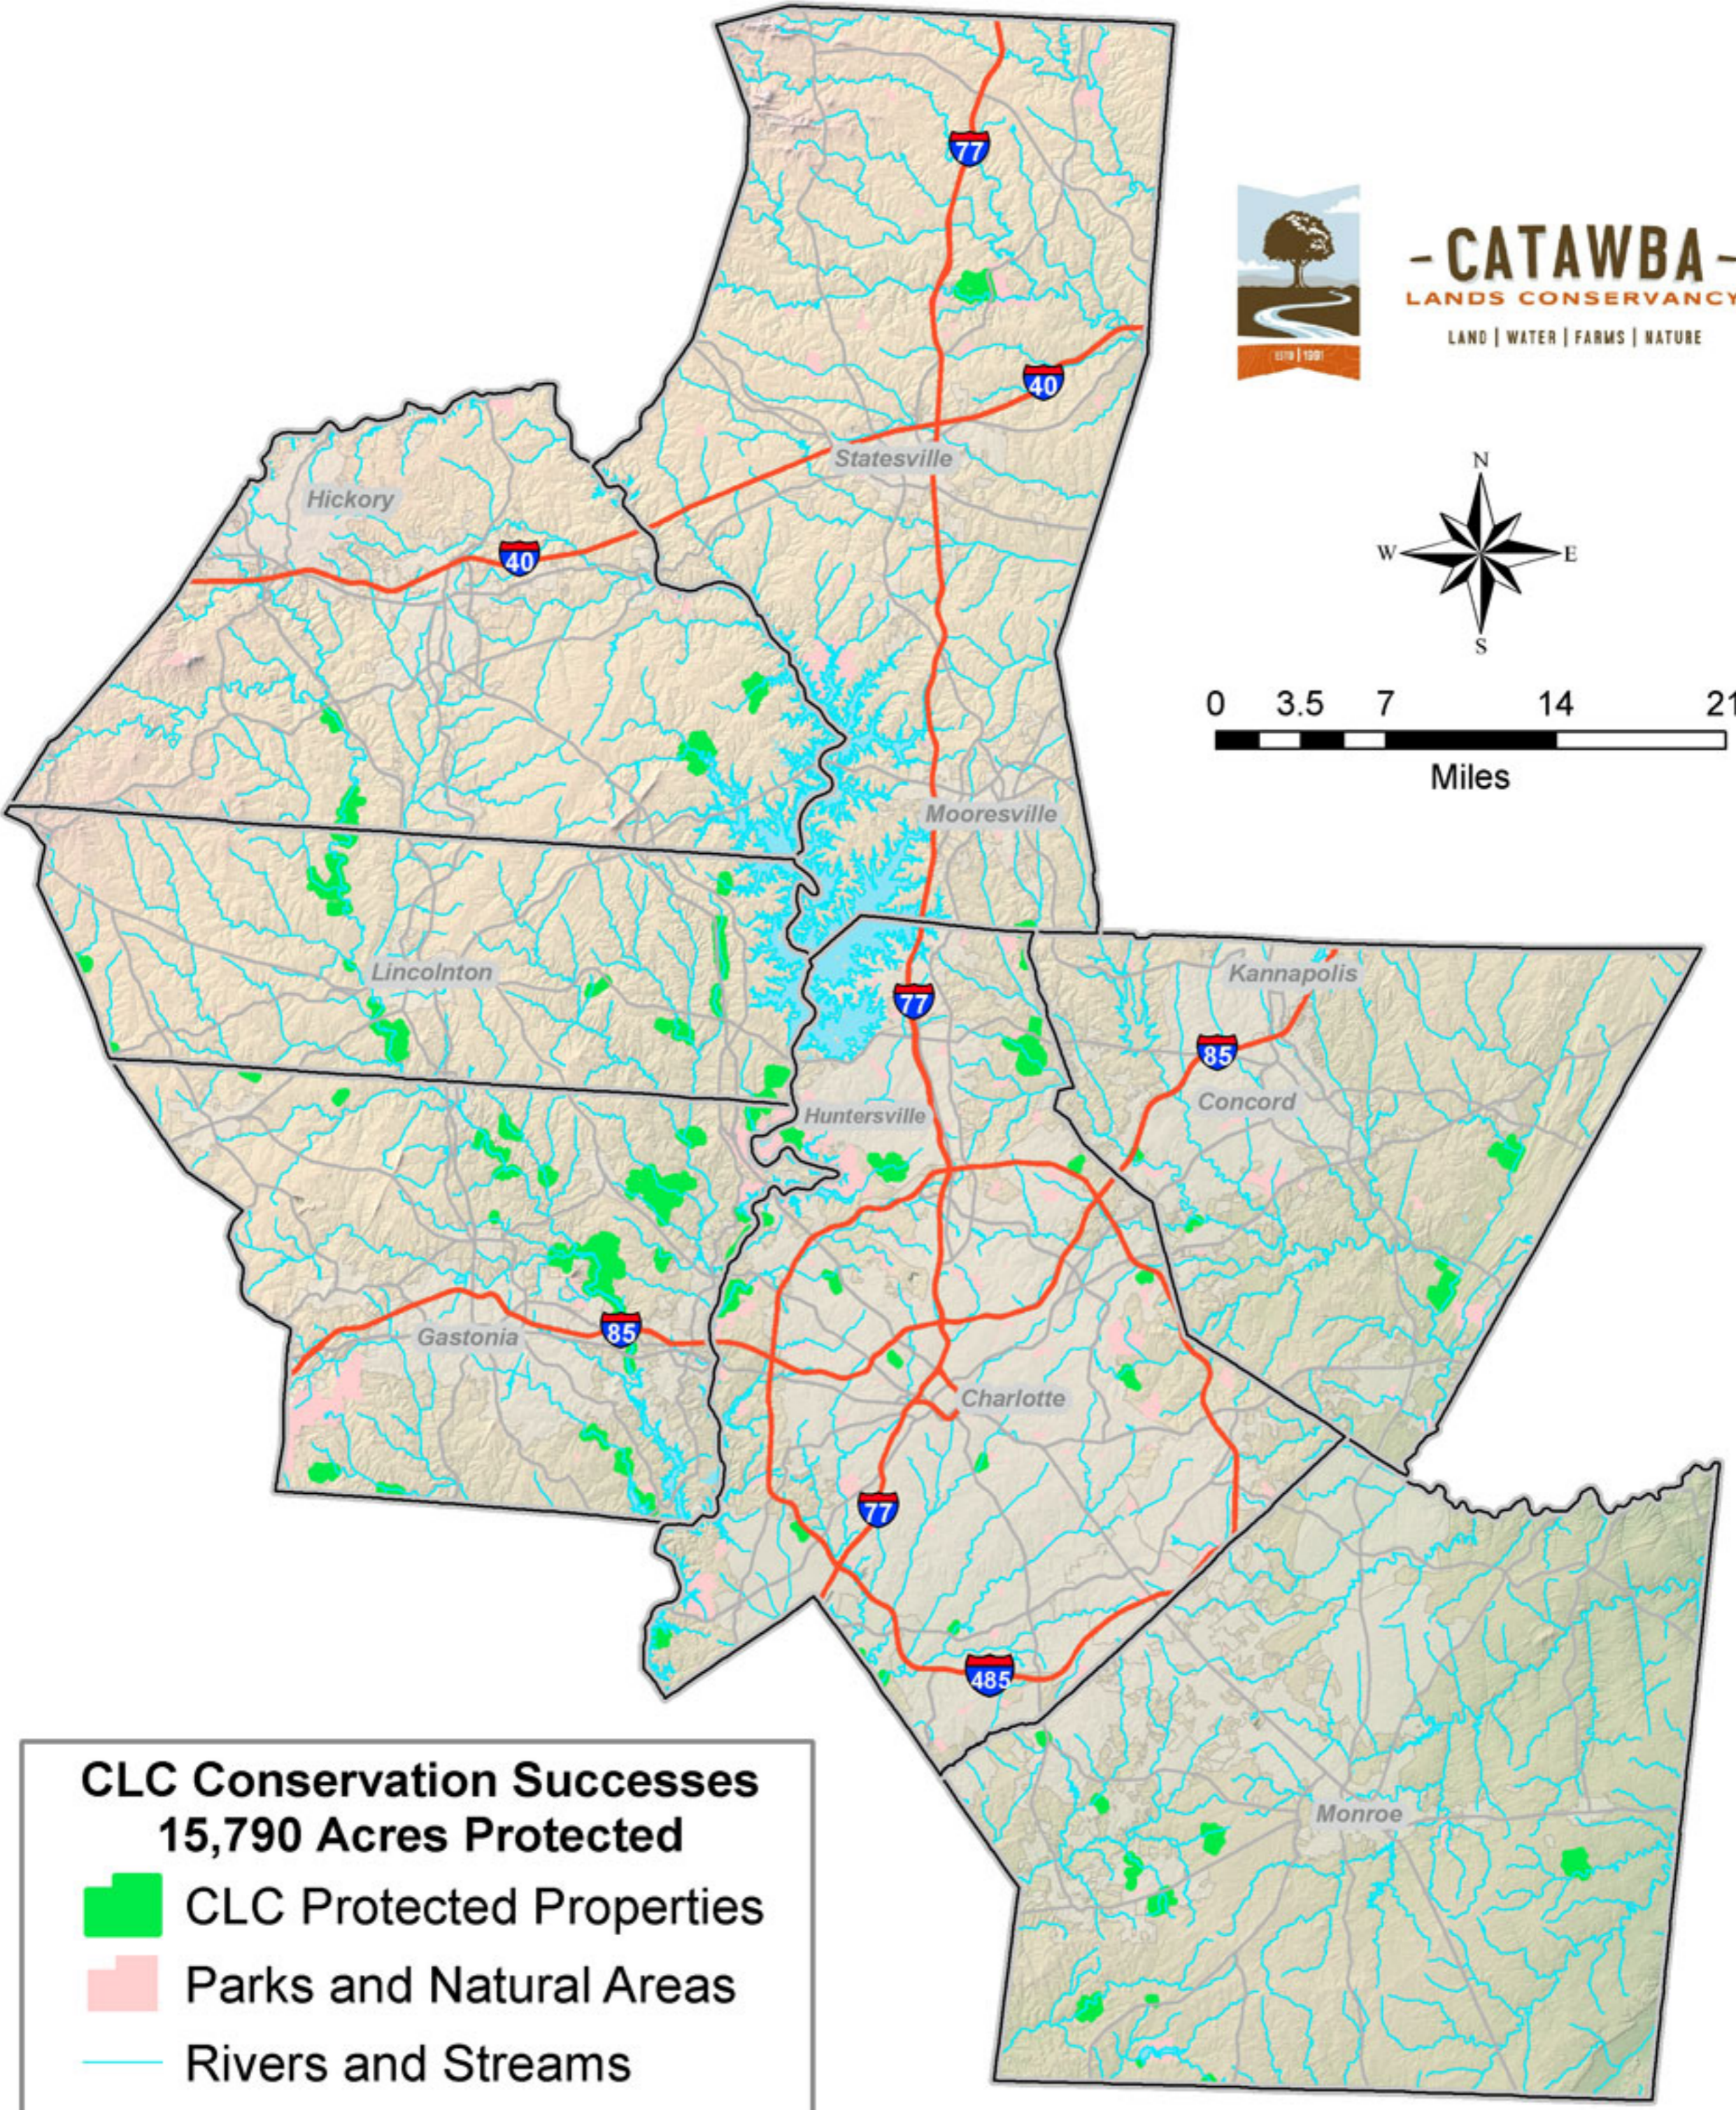

**- CATAWBA -**  
LANDS CONSERVANCY  
LAND | WATER | FARMS | NATURE

**CLC Conservation Successes**  
**15,790 Acres Protected**

-  CLC Protected Properties
-  Parks and Natural Areas
-  Rivers and Streams
-  Interstates
-  Major Roads